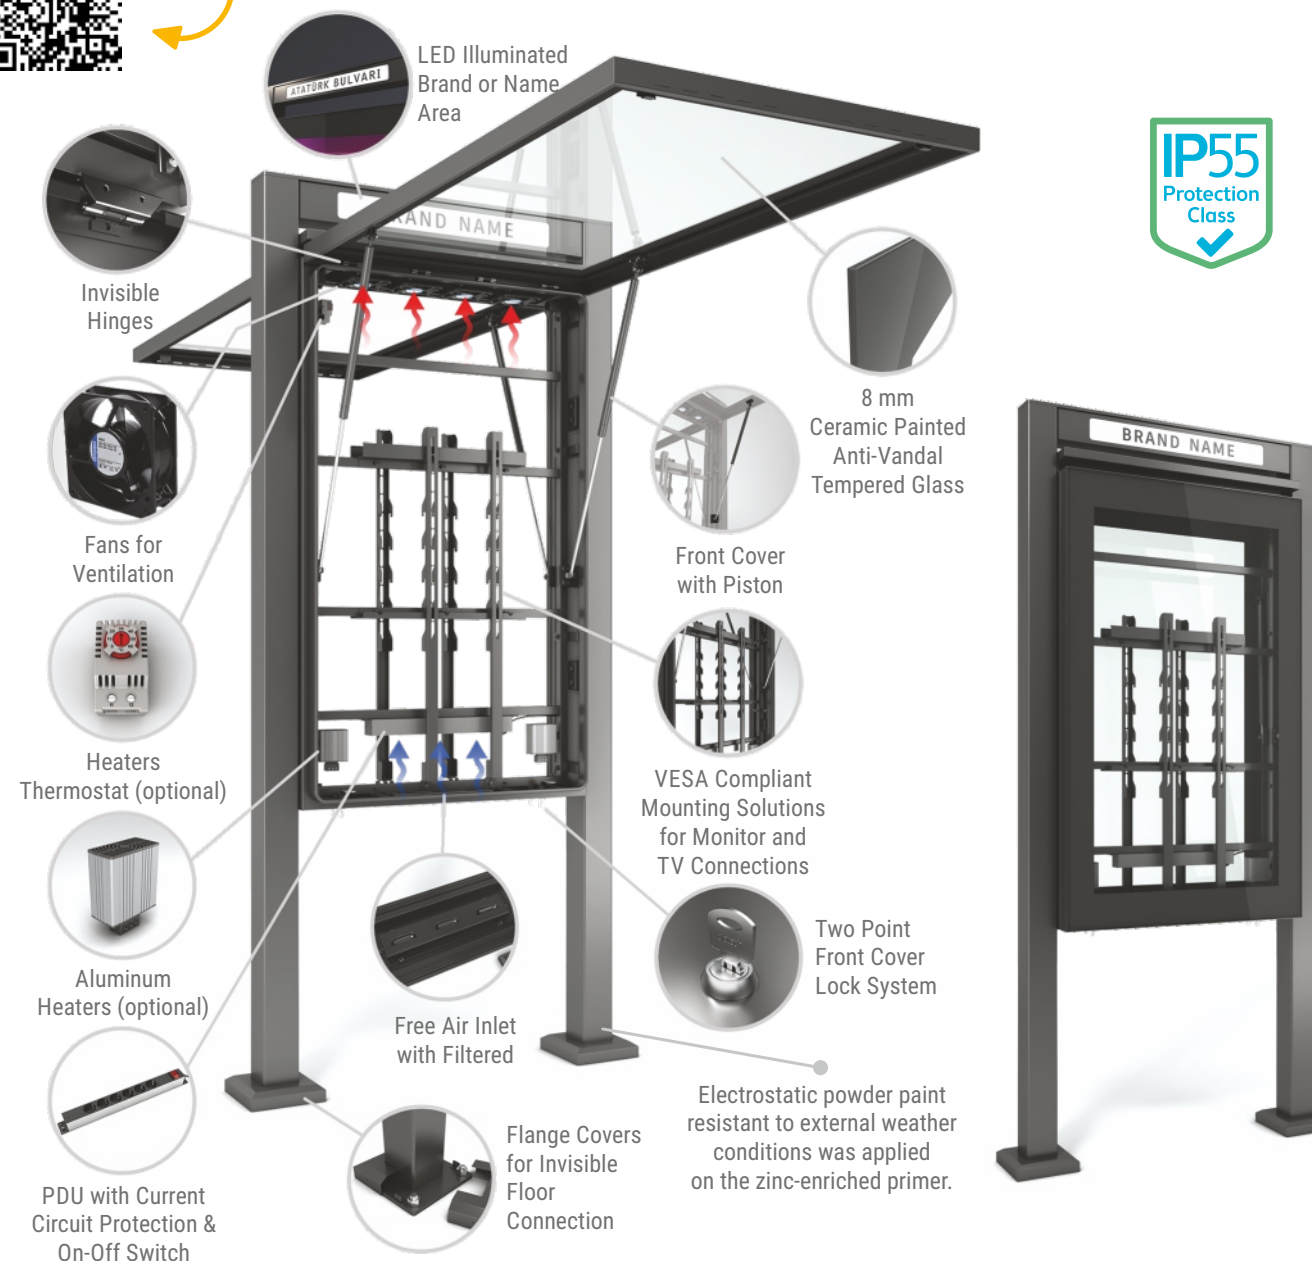

## Double Sided Totem Enclosure

M5D  
Outdoor

cletech

Show this product on the website

## Key Features

- High Durability Fans
- Heaters with Thermostat
- LED Illuminated Lightbox
- 8mm Anti-Vandal Tempered Glass
- Available for Floor Mounts
- Easy Monitor-TV Mounting

MONITOR		ENCLOSURE					PACKAGE	
Display (inch)	Mountable Max. Monitor Dimension	Portrait Dimension (WxHxD)	Landscape Dimension (WxHxD)	Feets (WxD)	Weight (kg)	Viewing Area (WxH)	Portrait / Landscape Dimension (WxHxD) (mm)	Weight (kg)
43"	570x980x100 mm	1027x2136x240 mm	1472x1869x240 mm	205x205 mm	156	529x941 mm	2250x1150x350 / 1570x400x1970	206
46"	615x1060x100 mm	1065x2207x240 mm	1549x2082x240 mm	205x205 mm	178	573x1018 mm	2300x1200x350 / 1650x400x2180	228
49"	645x1115x100 mm	1095x2263x240 mm	1605x2113x240 mm	205x205 mm	186	604x1074 mm	2350x1230x350 / 1700x400x2210	240
50"	655x1135x100 mm	1095x2263x240 mm	1605x2113x240 mm	205x205 mm	186	616x1096 mm	2350x1230x350 / 1700x400x2210	240
55"	720x1250x100 mm	1174x2400x240 mm	1742x2148x240 mm	205x205 mm	208	680x1210 mm	2500x1300x350 / 1850x400x2250	268
65"	845x1470x100 mm	1296x2617x240 mm	1866x2180x240 mm	205x205 mm	242	804x1428 mm	2700x1400x350 / 1970x400x2280	305
75"	970x1690x100 mm	1424x2650x300 mm	2185x2288x300 mm	205x205 mm	295	928x1650 mm	2750x1500x350 / 2300x560x2400	385