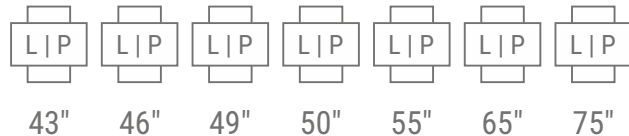

M5 SERIES

Double Sided Totem Enclosure

M5D
Outdoor